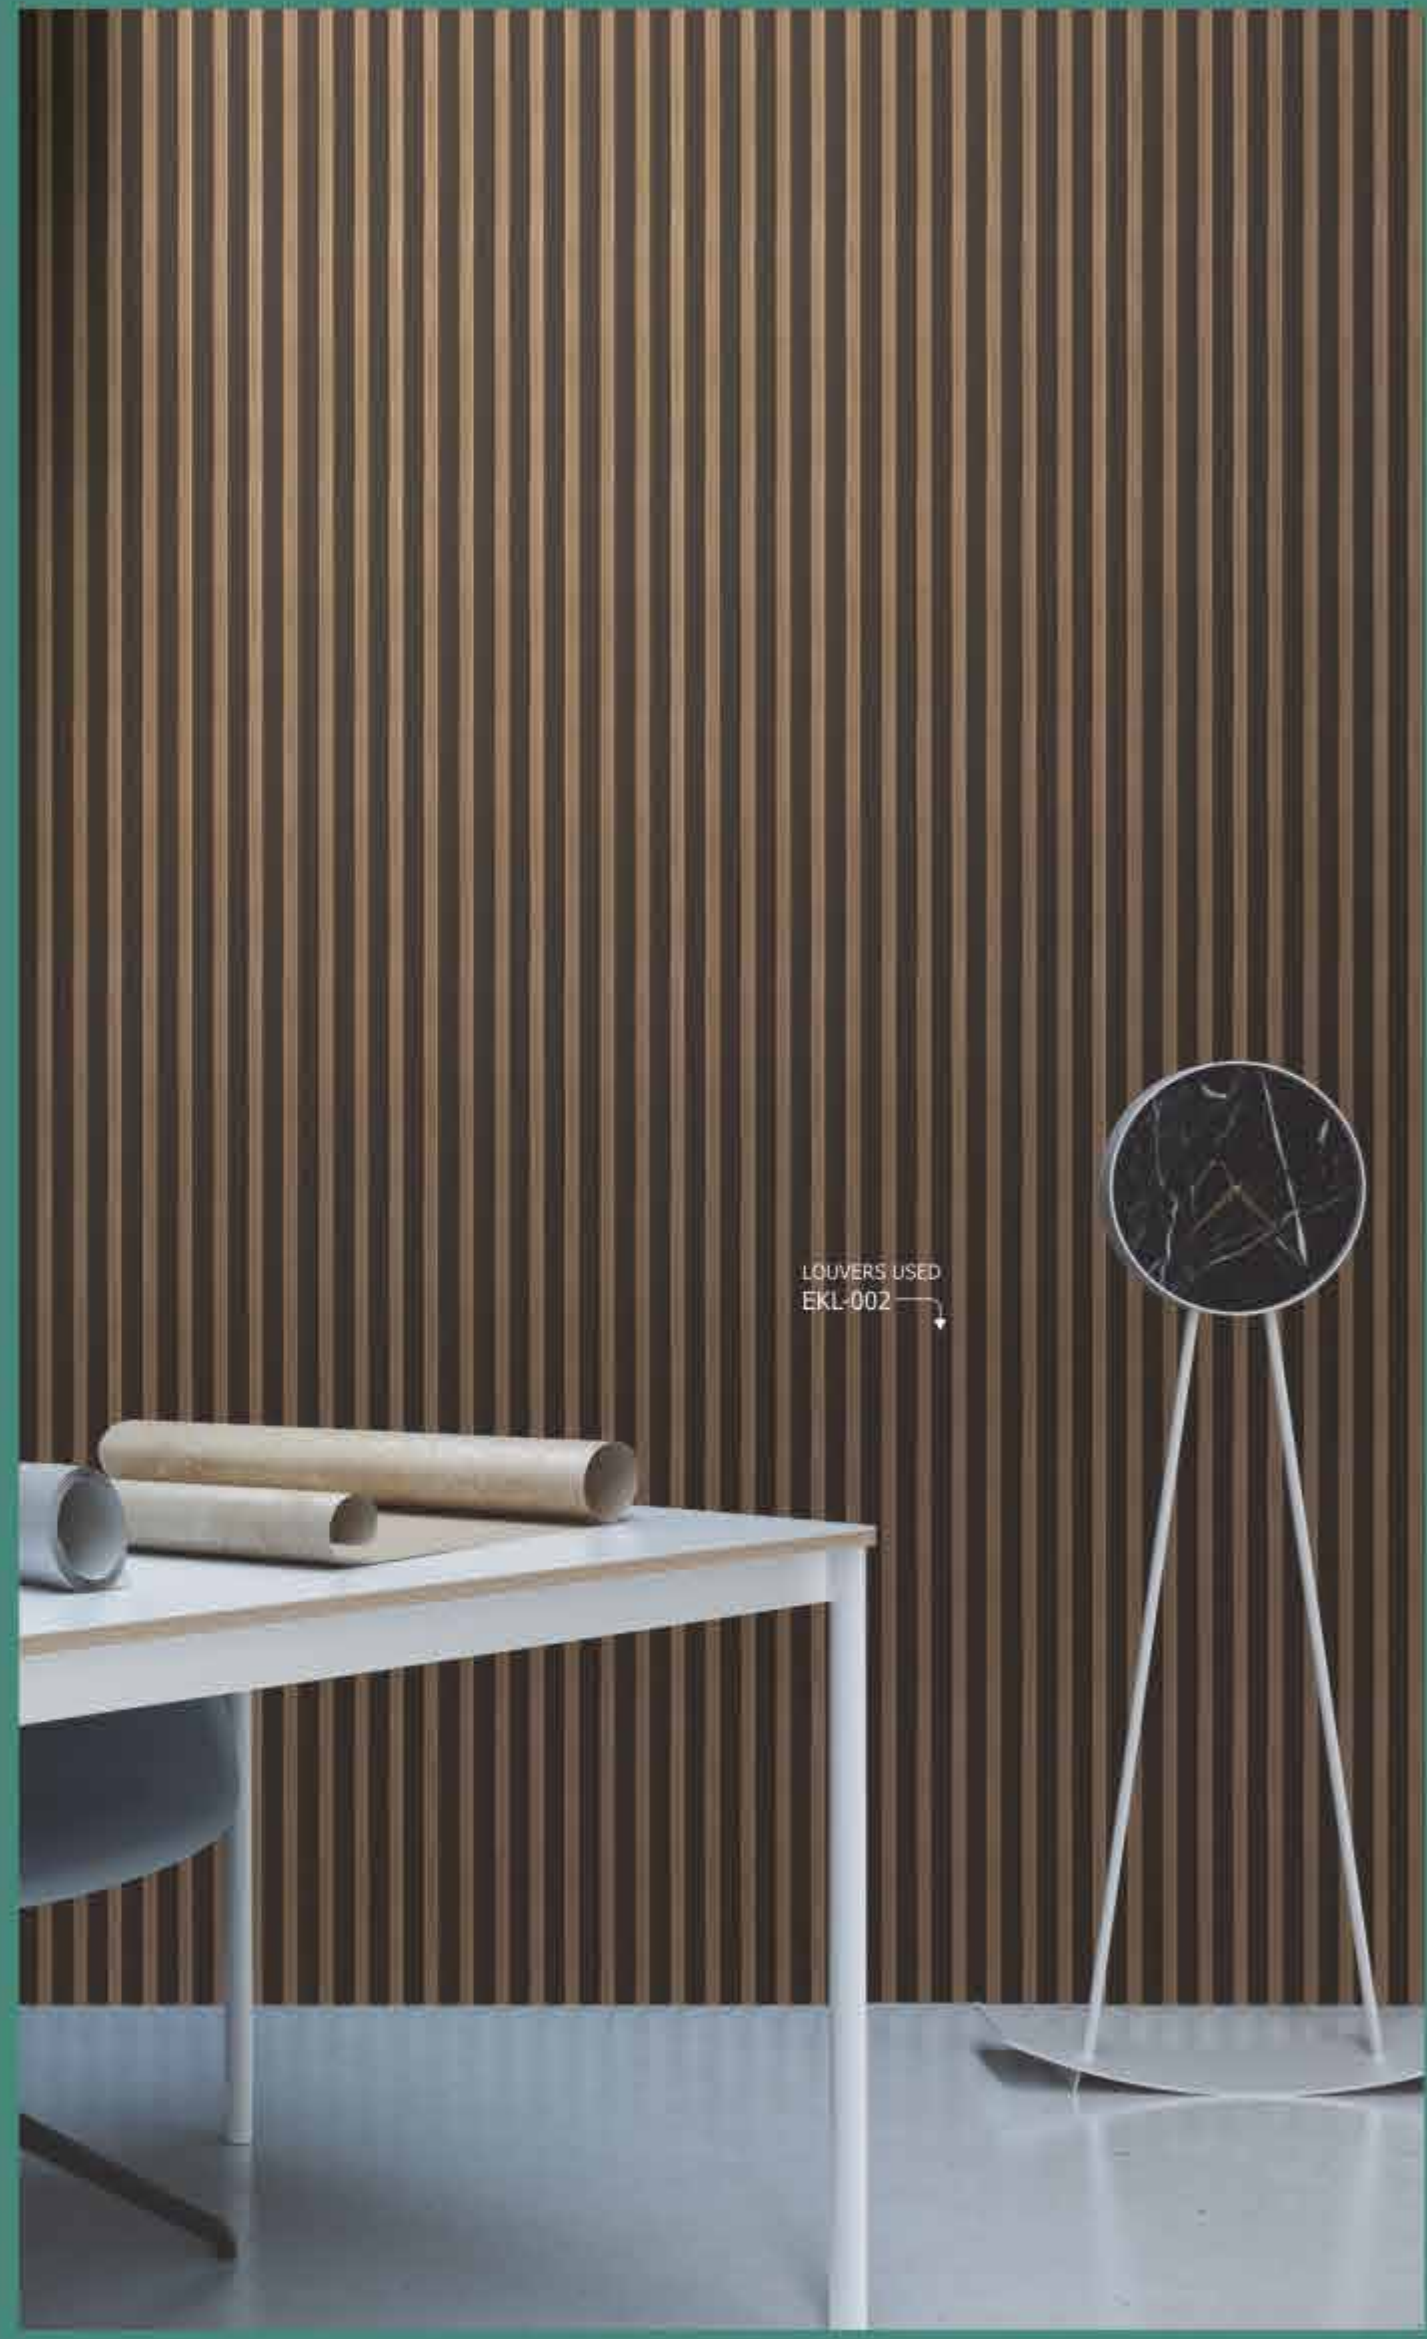

Nature's Bliss

Incorporate our simple designs with splendid shades to give your place a fabulous look.

LOUVERS USED
EKL-002